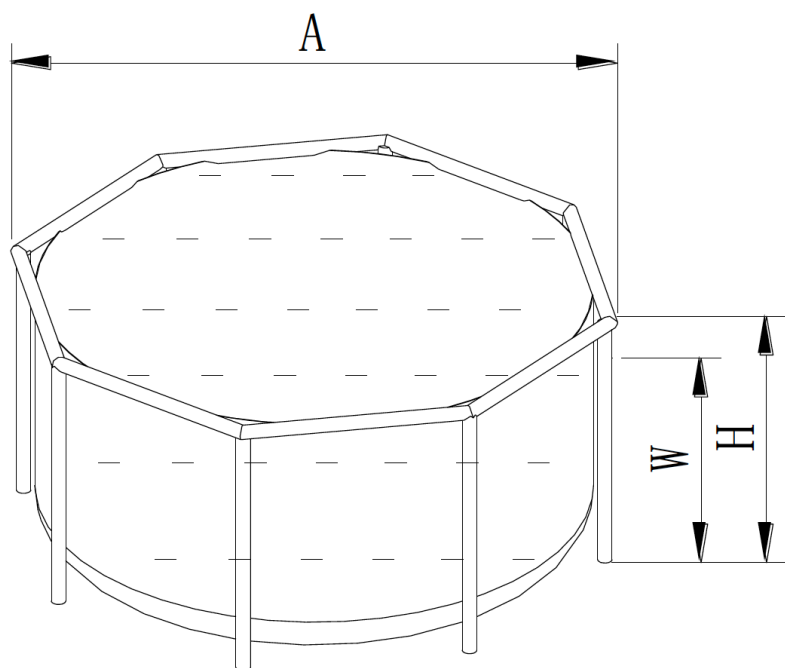

Frame Pool Set Beachside

Poolgröße (in cm) Pool size (in in.)	A		H		W	
	Rahmen Durchmesser / Frame Diameter		Gesamthöhe / Overall Height		Empfohlene Wassertiefe / Recommend Water Depth	
	ft	cm	in.	cm	in.	cm
10'X30" (305 x 76 cm)	10	305	30	76	24	61
12'X30" (366 x 76 cm)	12	366	30	76	24	61
12'X33" (366 x 84 cm)	12	366	33	84	27	69
15'X33" (457 x 84 cm)	15	357	33	84	27	69
15'X48" (457 x 122 cm)	15	457	48	122	42	107
18'X48" (549 x 122 cm)	18	549	48	122	42	107