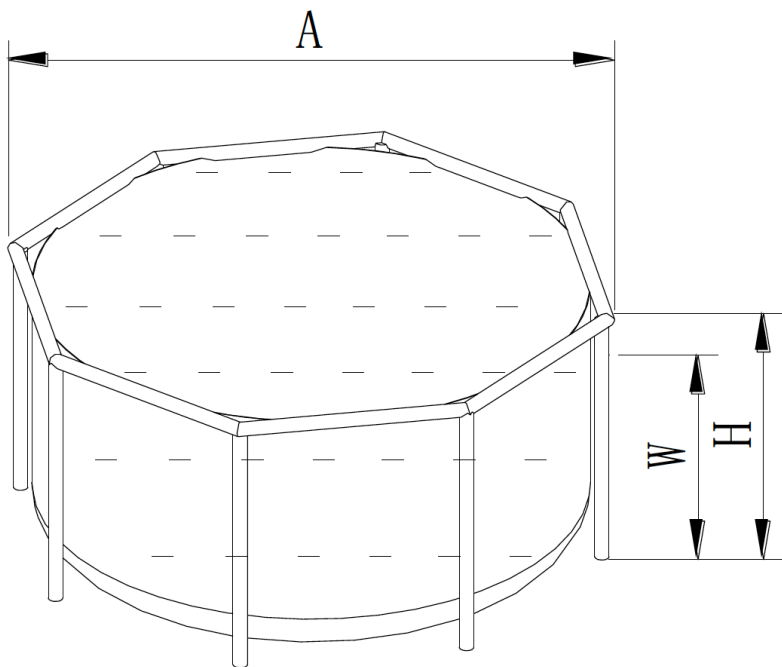

Frame Pool Set Rondo

Poolgröße (in cm) Pool size (in in.)	A		H		W	
	Rahmen Durchmesser / Frame Diameter		Gesamthöhe / Overall Height		Empfohlene Wassertiefe / Recommend Water Depth	
	ft	cm	in.	cm	in.	cm
10'X30" (305 x 76 cm)	10	305	30	76	24	61
12'X30" (366 x 76 cm)	12	366	30	76	24	61
12'X33" (366 x 84 cm)	12	366	33	84	27	69
15'X33" (457 x 84 cm)	15	357	33	84	27	69
15'X48" (457 x 122 cm)	15	457	48	122	42	107
18'X48" (549 x 122 cm)	18	549	48	122	42	107