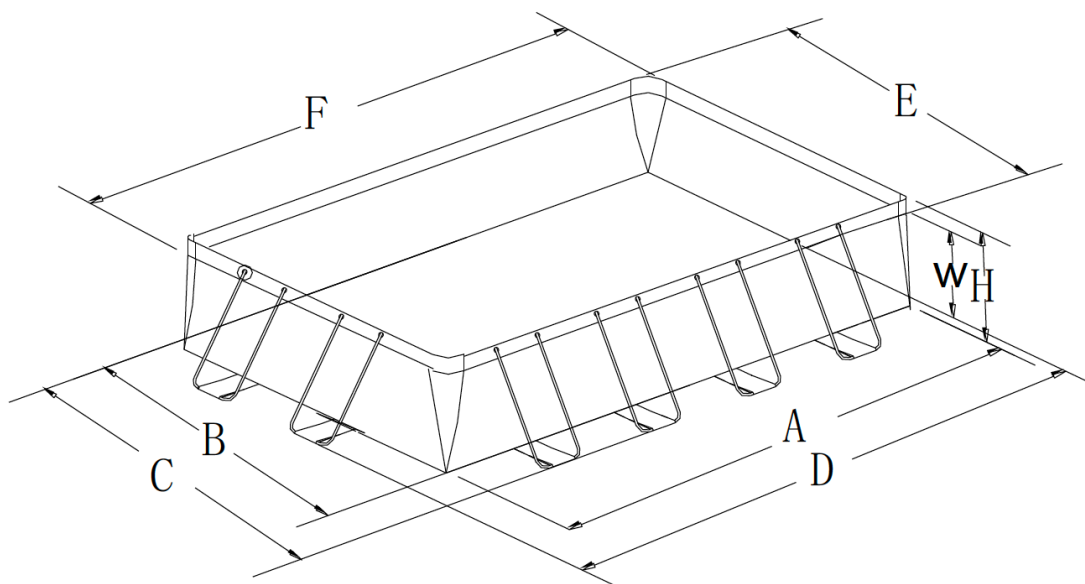

Frame Pool Set Ultra Quadra XTR / Frame Pool Set Ultra Quadra

	A	B	H	C	D	E	F	W
Poolgröße (in cm) Pool size (in in.)	Bodenlänge / Bottom Length	Bodenbreite / Bottom Width	Gesamthöhe / Overall Height	Außenbreite / Out Width	Außenlänge / Out Length	Obere Innenbreite / Top Inner Width	Obere Innenlänge / Top Inner Length	Empfohlene Wassertiefe / Recommended Water Depth
15'X9'X48" XTR (457 x 274 x 122 cm)	15' (457 cm)	9' (274 cm)	48" (122 cm)	10'10" (330 cm)	16'10" (513 cm)	8'1" (246 cm)	14'4" (437 cm)	41" (104 cm)
18'X9'X52" XTR (549 x 274 x 132 cm)	18' (549 cm)	9' (274 cm)	52" (132 cm)	10'10" (330 cm)	19'10" (605 cm)	8'1" (246 cm)	17'4" (528 cm)	45" (114 cm)
24'X12'X52" XTR (732 x 366 x 132 cm)	24' (732 cm)	12' (366 cm)	52" (132 cm)	13'10" (422 cm)	25'10" (787 cm)	10'10" (330 cm)	23'1" (703 cm)	45" (114 cm)
32'X16'X52" XTR (975 x 488 x 132 cm)	32' (975 cm)	16' (488 cm)	52" (132 cm)	17'10" (544 cm)	34' (1036 cm)	15" (457 cm)	31'1" (947 cm)	45" (114 cm)